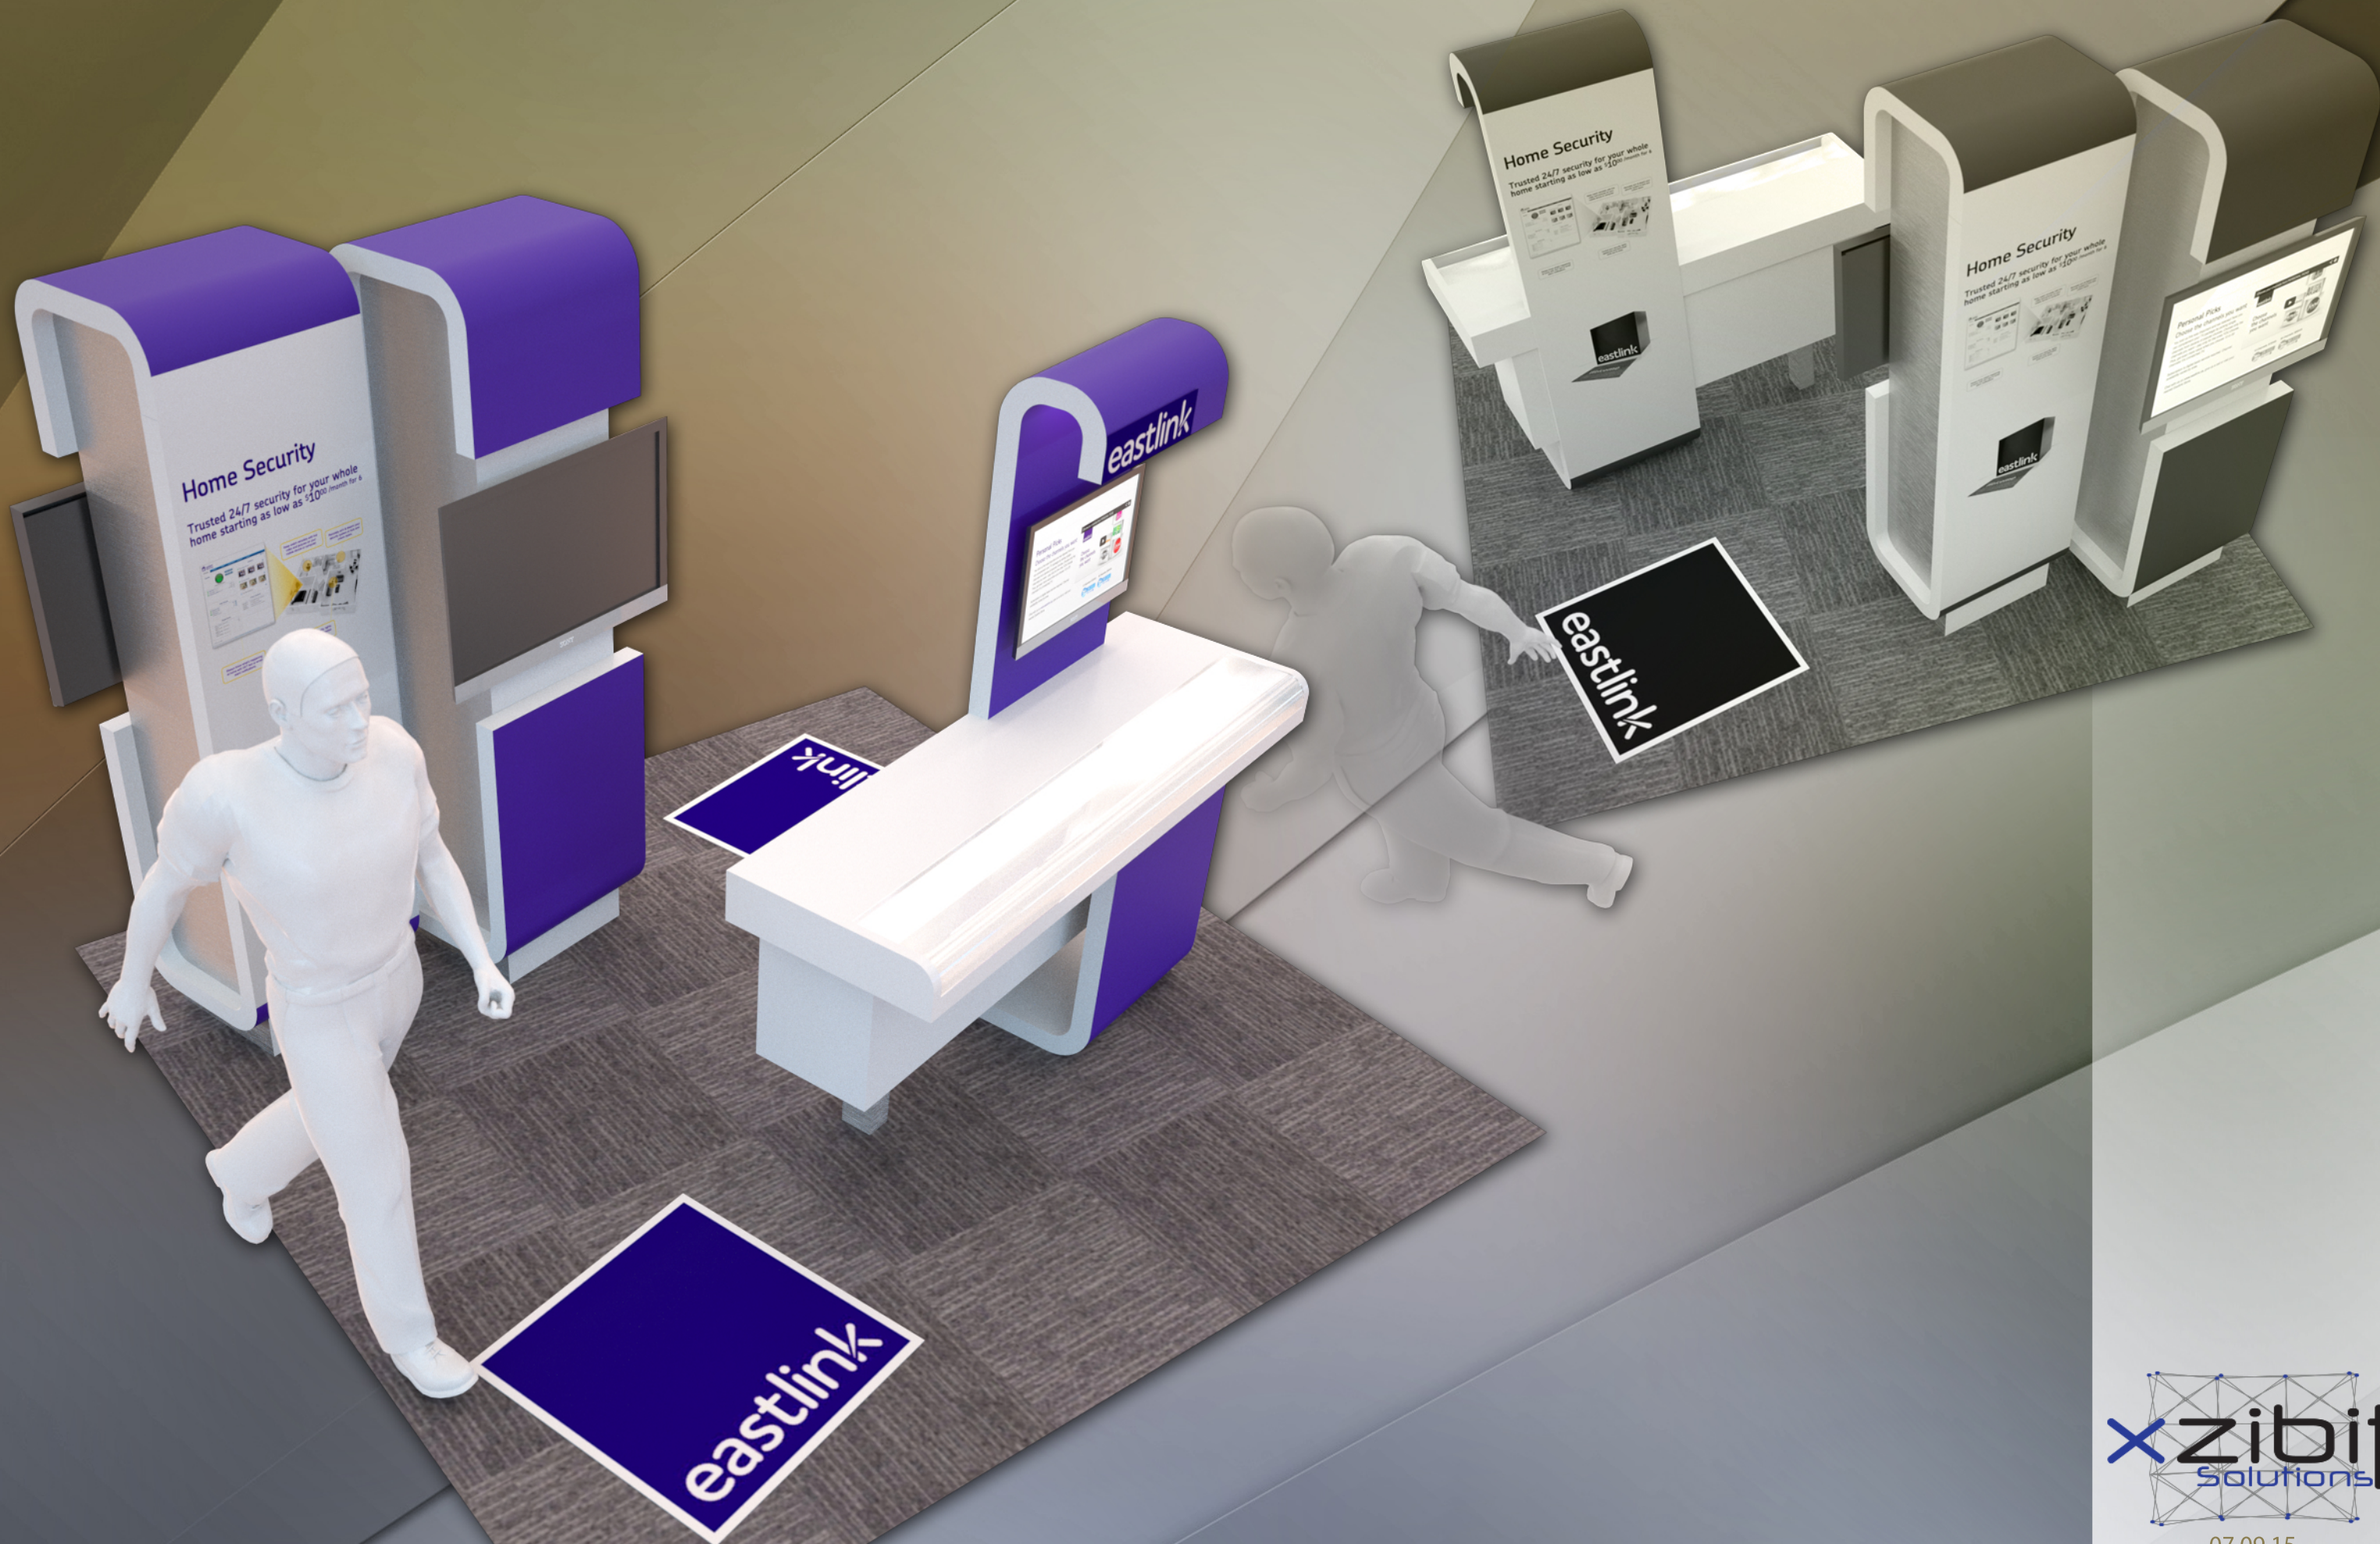

eastlink

Home Security

Trusted 24/7 security for your whole home starting as low as \$100/month for a

Personal Picks

Choose the channels you want

07.09.15

07.09.15