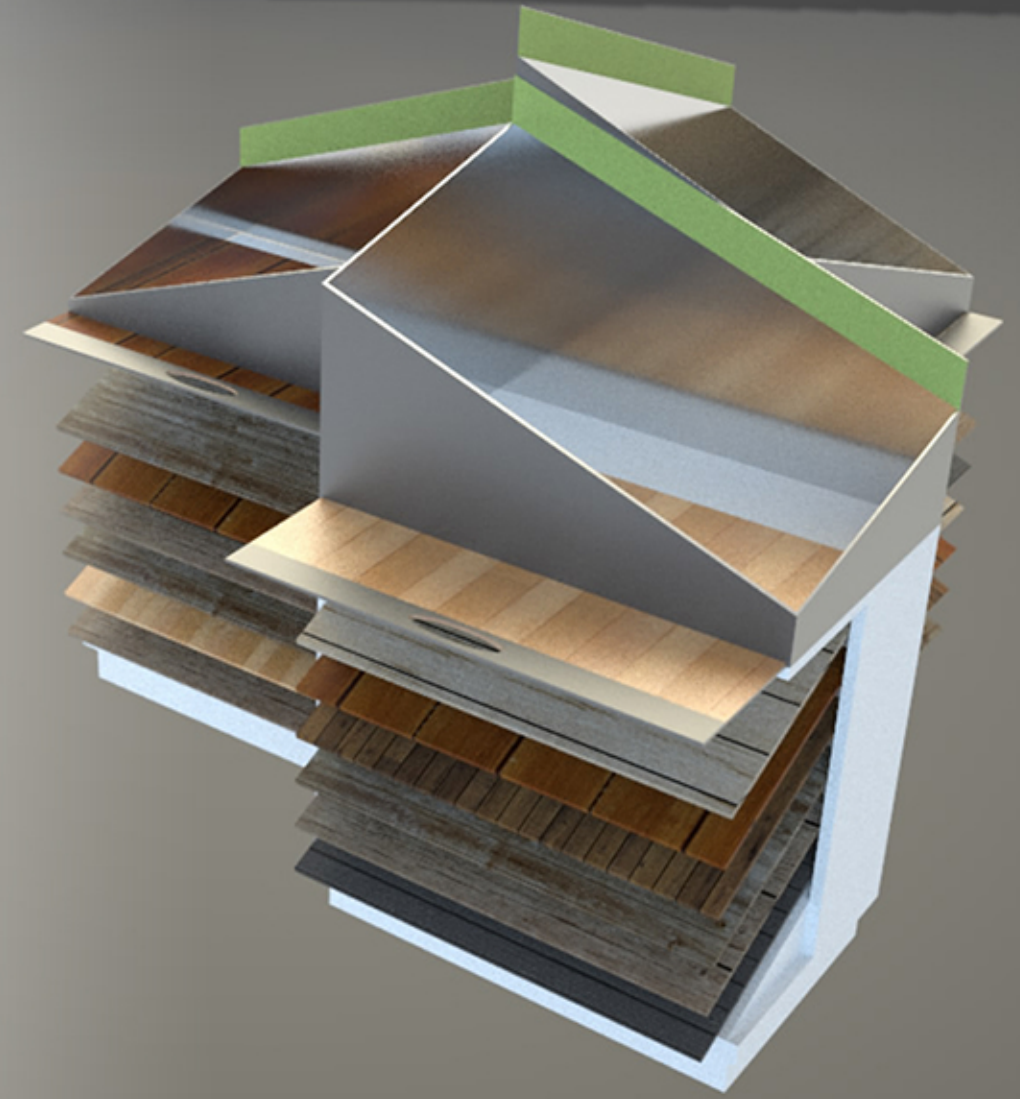

Floor sample viewer case

floor sample viewer works by selecting a sample from the cabinet below and sliding it into a slot.

The four mirrored sides of the design reflects the floor sample infinitely, giving the visitor an approximation of the appearance of a full room scale installation.