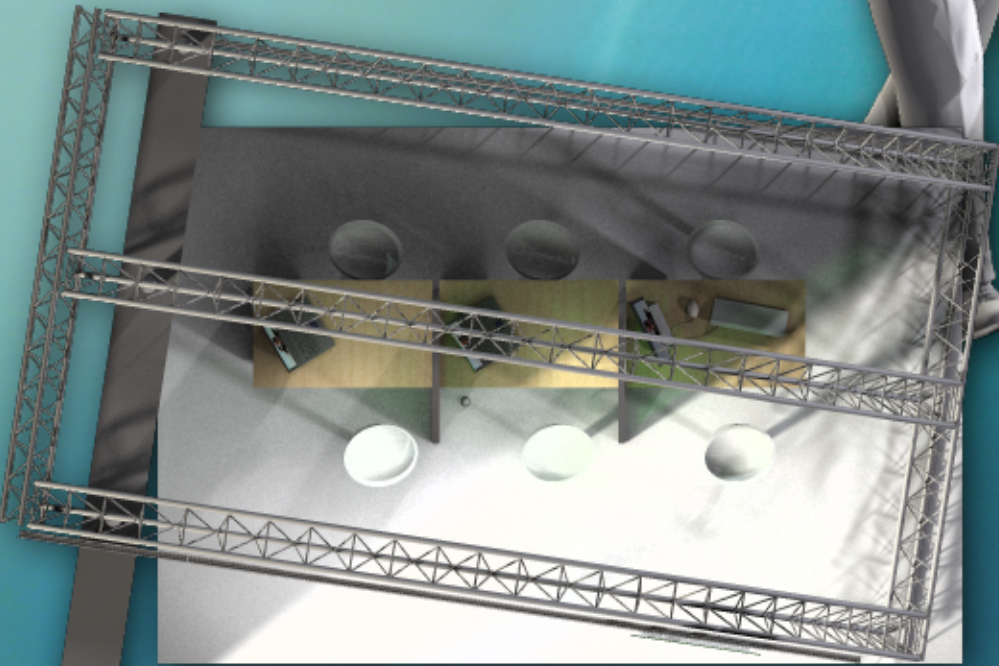

TD

TD

heavy banercloth roof
(opaque, transparency only
for illustrative purposes)

All aluminum truss structure

rear wall heavy vinyl mesh
(c/w graphic)

backlightable graphic surface
(both sides)

client intake desks