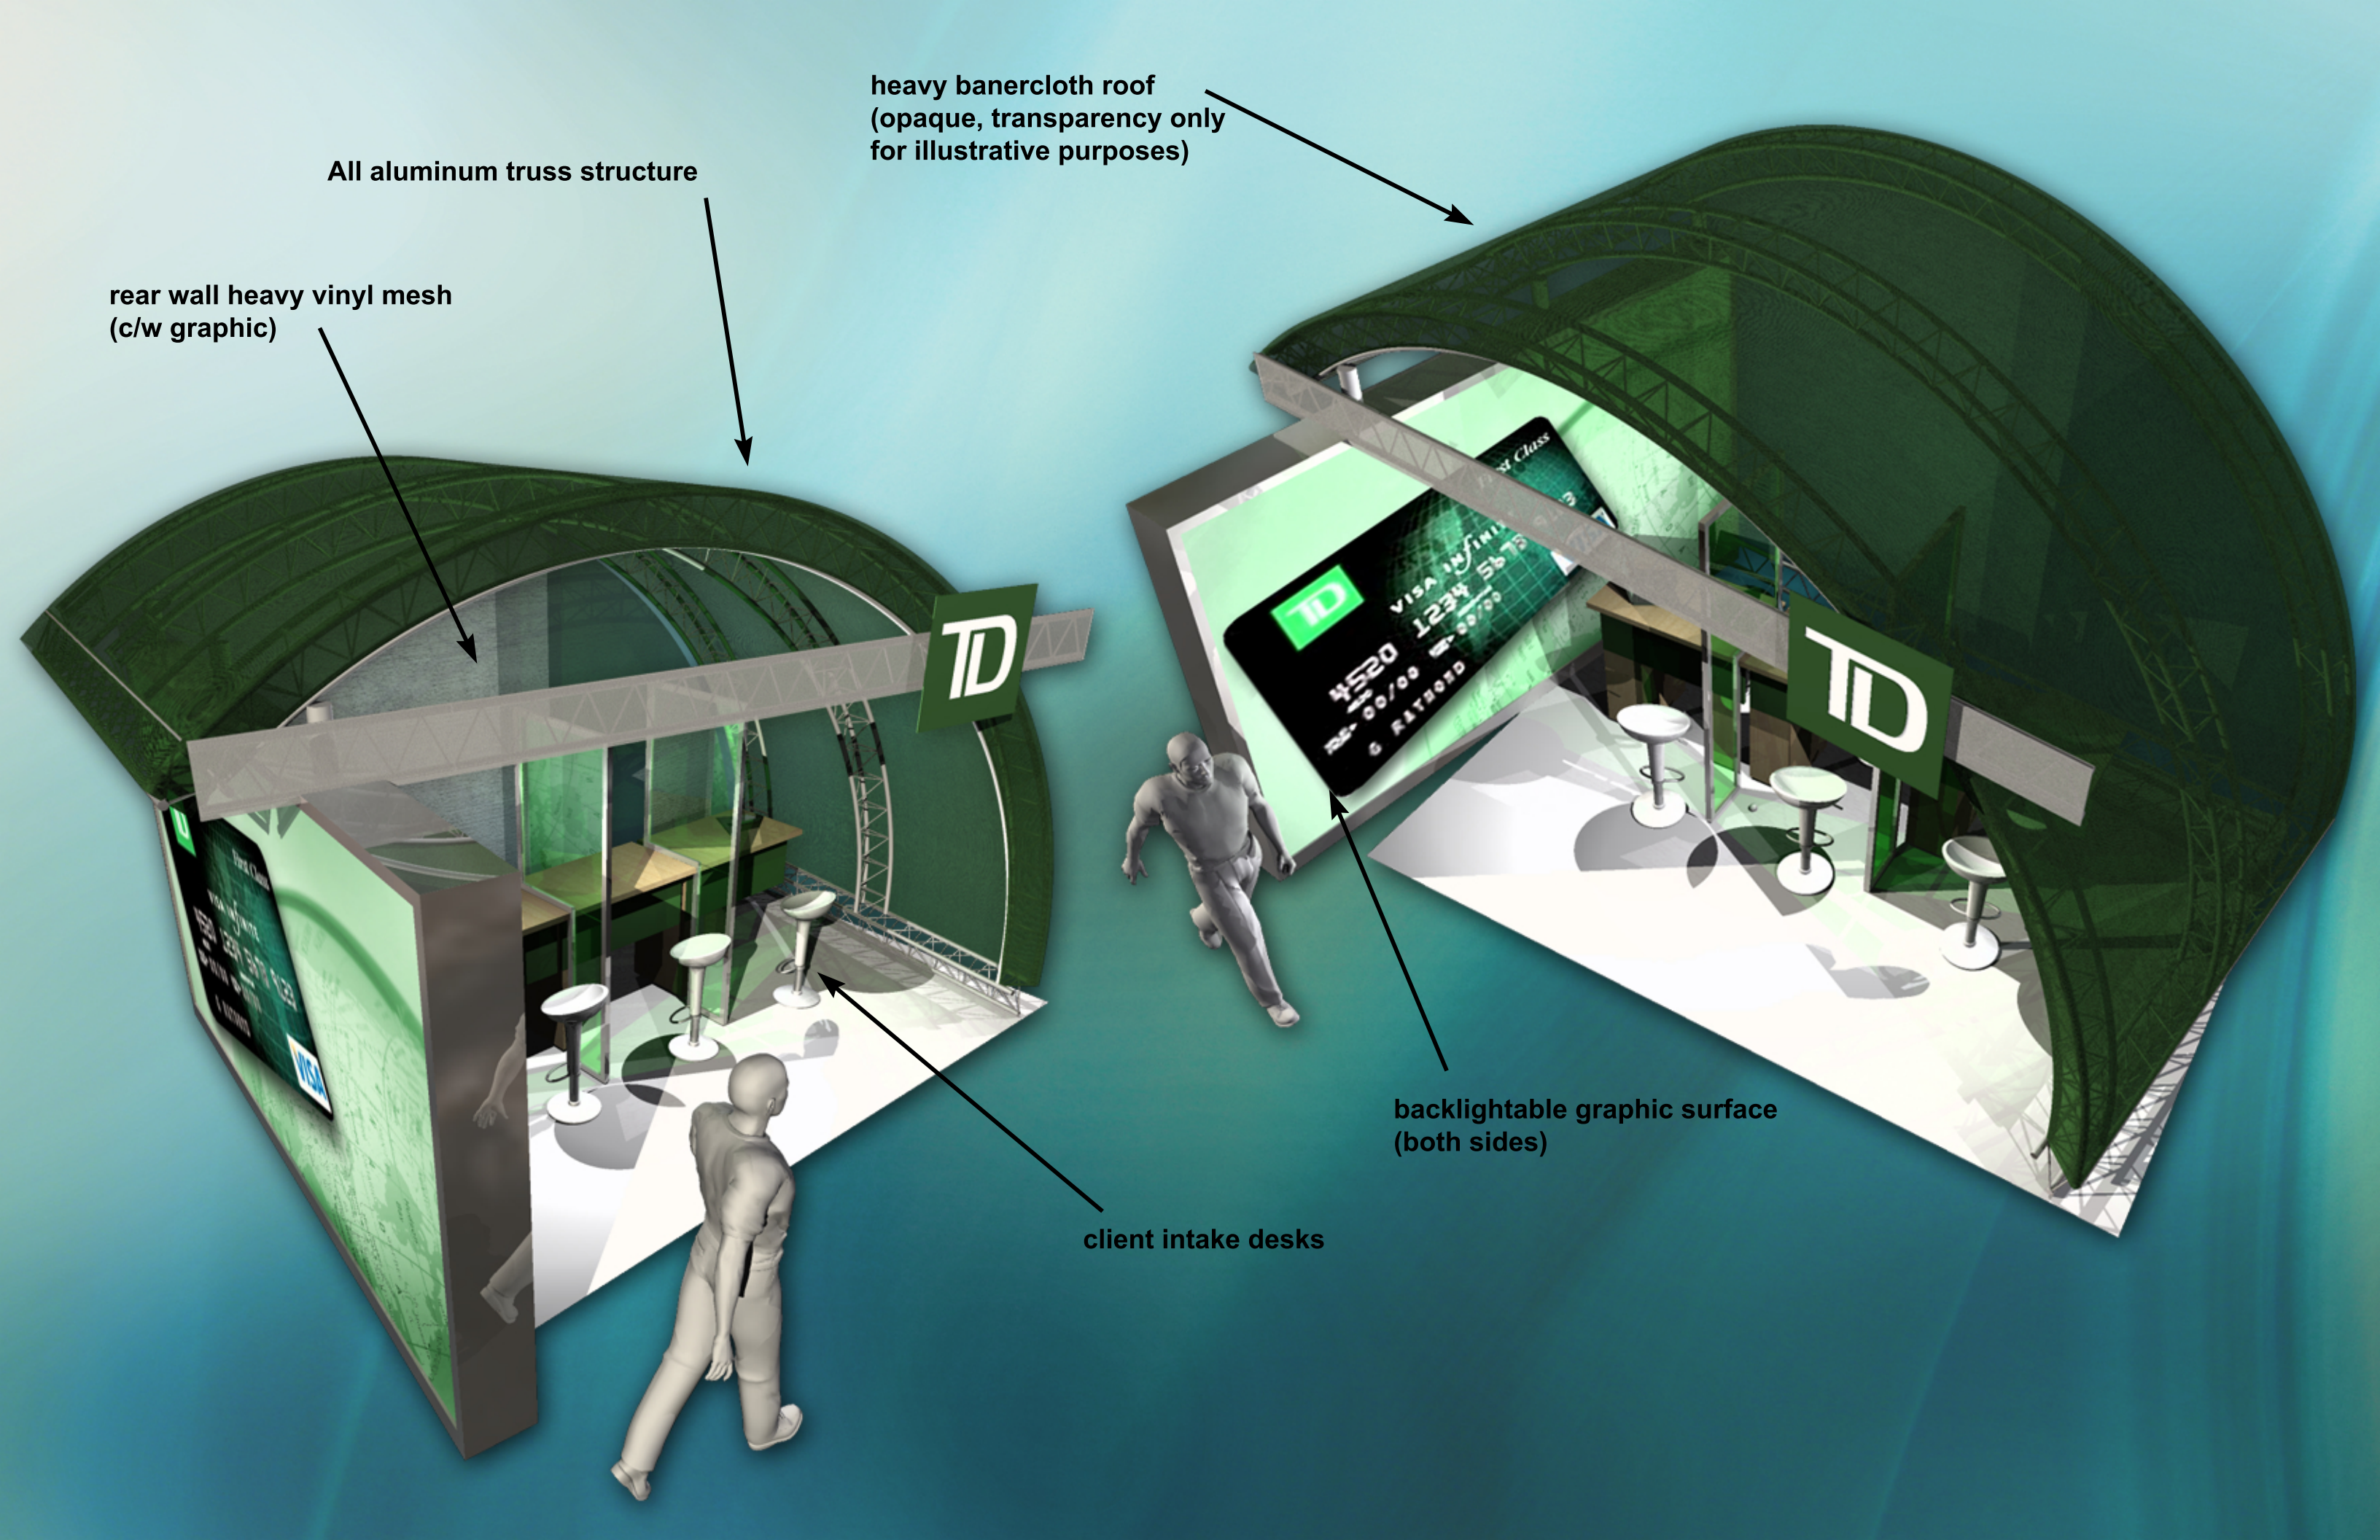

TD

TD

heavy banercloth roof
(opaque, transparency only
for illustrative purposes)

All aluminum truss structure

rear wall heavy vinyl mesh
(c/w graphic)

backlightable graphic surface
(both sides)

client intake desks