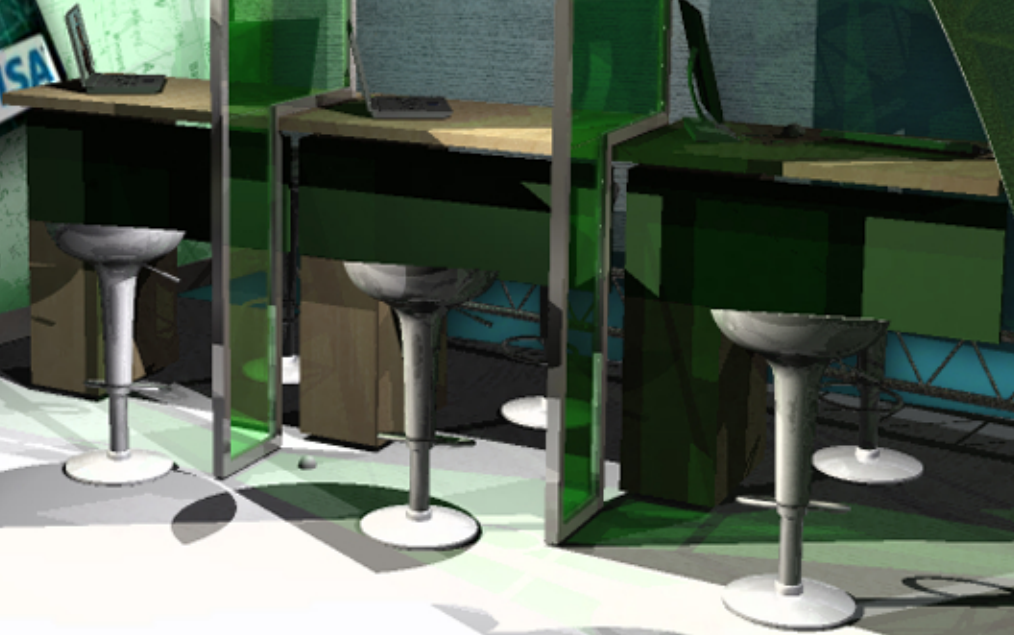

TD

TD

heavy banercloth roof
(opaque, transparency only
for illustrative purposes)

All aluminum truss structure

rear wall heavy vinyl mesh
(c/w graphic)

backlightable graphic surface
(both sides)

client intake desks